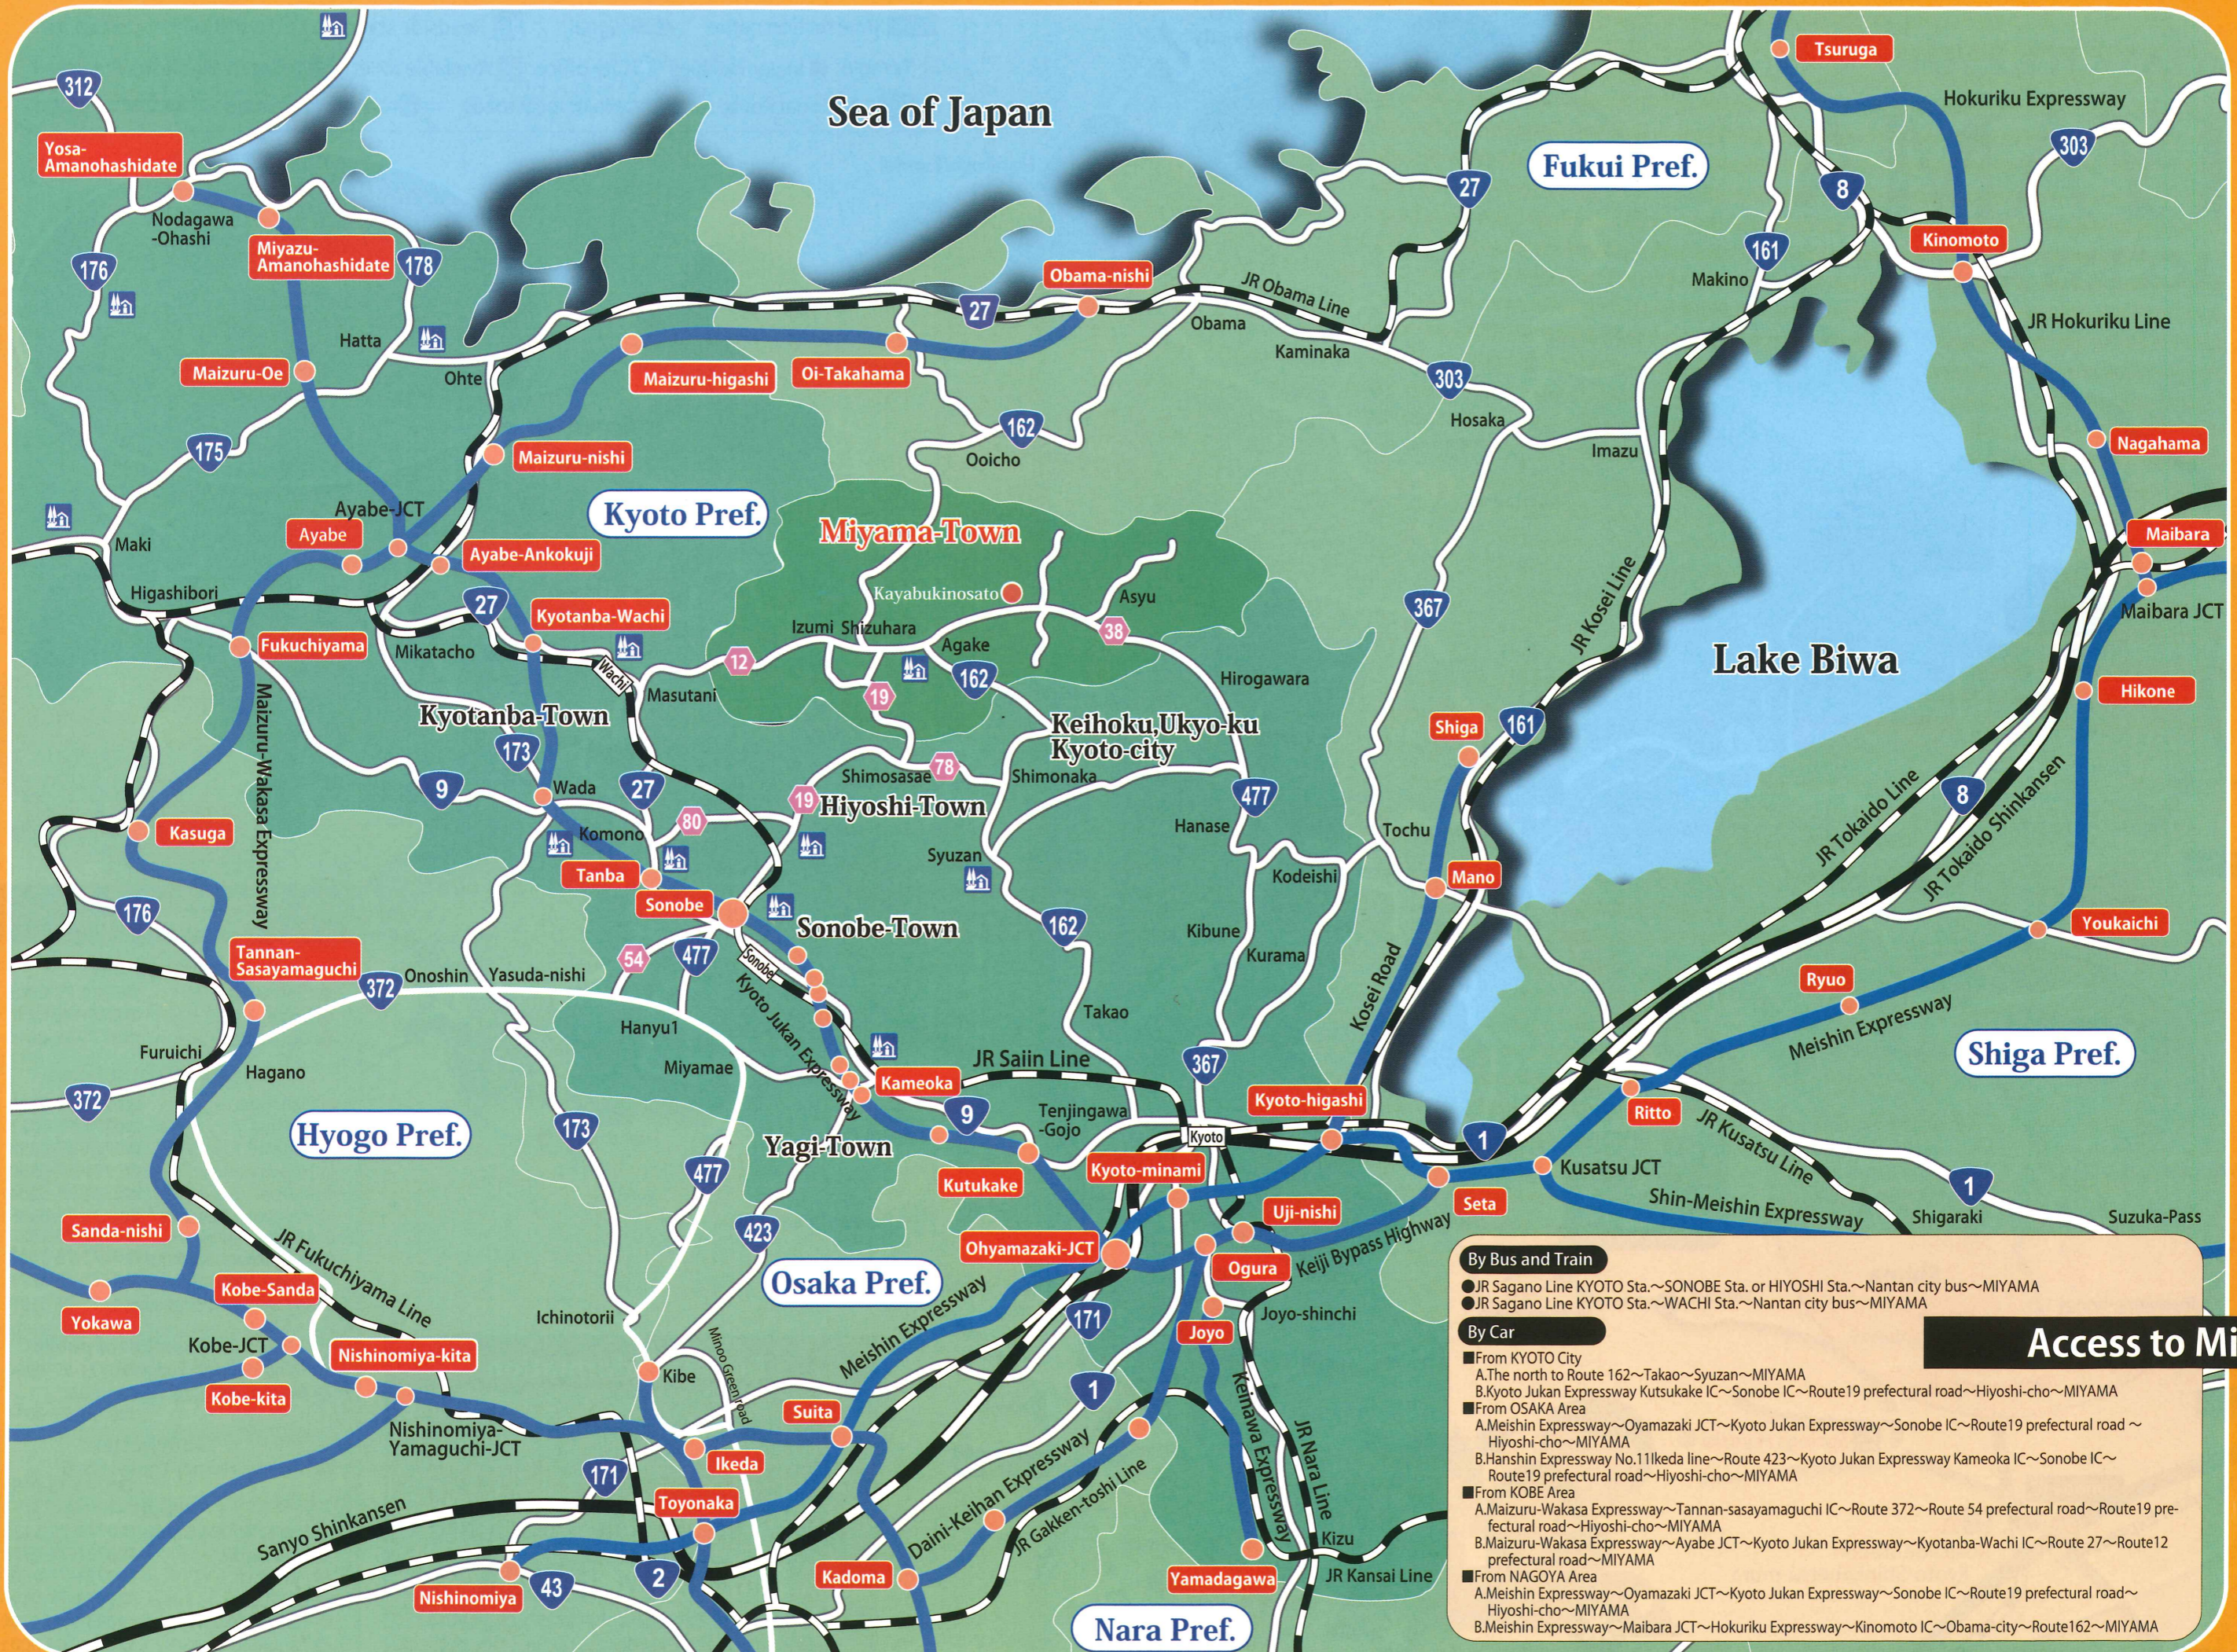

Access to Miyama

By Bus and Train

- JR Sagano Line KYOTO Sta.~SONOBE Sta. or HIYOSHI Sta.~Nantan city bus~MIYAMA
- JR Sagano Line KYOTO Sta.~WACHI Sta.~Nantan city bus~MIYAMA

By Car

- From KYOTO City
  - A. The north to Route 162~Takao~Syuzan~MIYAMA
  - B. Kyoto Jukan Expressway Kutsukake IC~Sonobe IC~Route 19 prefectural road~Hiyoshi-cho~MIYAMA
- From OSAKA Area
  - A. Meishin Expressway~Oyamazaki JCT~Kyoto Jukan Expressway~Sonobe IC~Route 19 prefectural road~Hiyoshi-cho~MIYAMA
  - B. Hanshin Expressway No. 11 Ikeda line~Route 423~Kyoto Jukan Expressway Kameoka IC~Sonobe IC~Route 19 prefectural road~Hiyoshi-cho~MIYAMA
- From KOBE Area
  - A. Maizuru-Wakasa Expressway~Tannan-sasayamaguchi IC~Route 372~Route 54 prefectural road~Route 19 prefectural road~Hiyoshi-cho~MIYAMA
  - B. Maizuru-Wakasa Expressway~Ayabe JCT~Kyoto Jukan Expressway~Kyotanba-Wachi IC~Route 27~Route 12 prefectural road~MIYAMA
- From NAGOYA Area
  - A. Meishin Expressway~Oyamazaki JCT~Kyoto Jukan Expressway~Sonobe IC~Route 19 prefectural road~Hiyoshi-cho~MIYAMA
  - B. Meishin Expressway~Maibara JCT~Hokuriku Expressway~Kinomoto IC~Obama-city~Route 162~MIYAMA