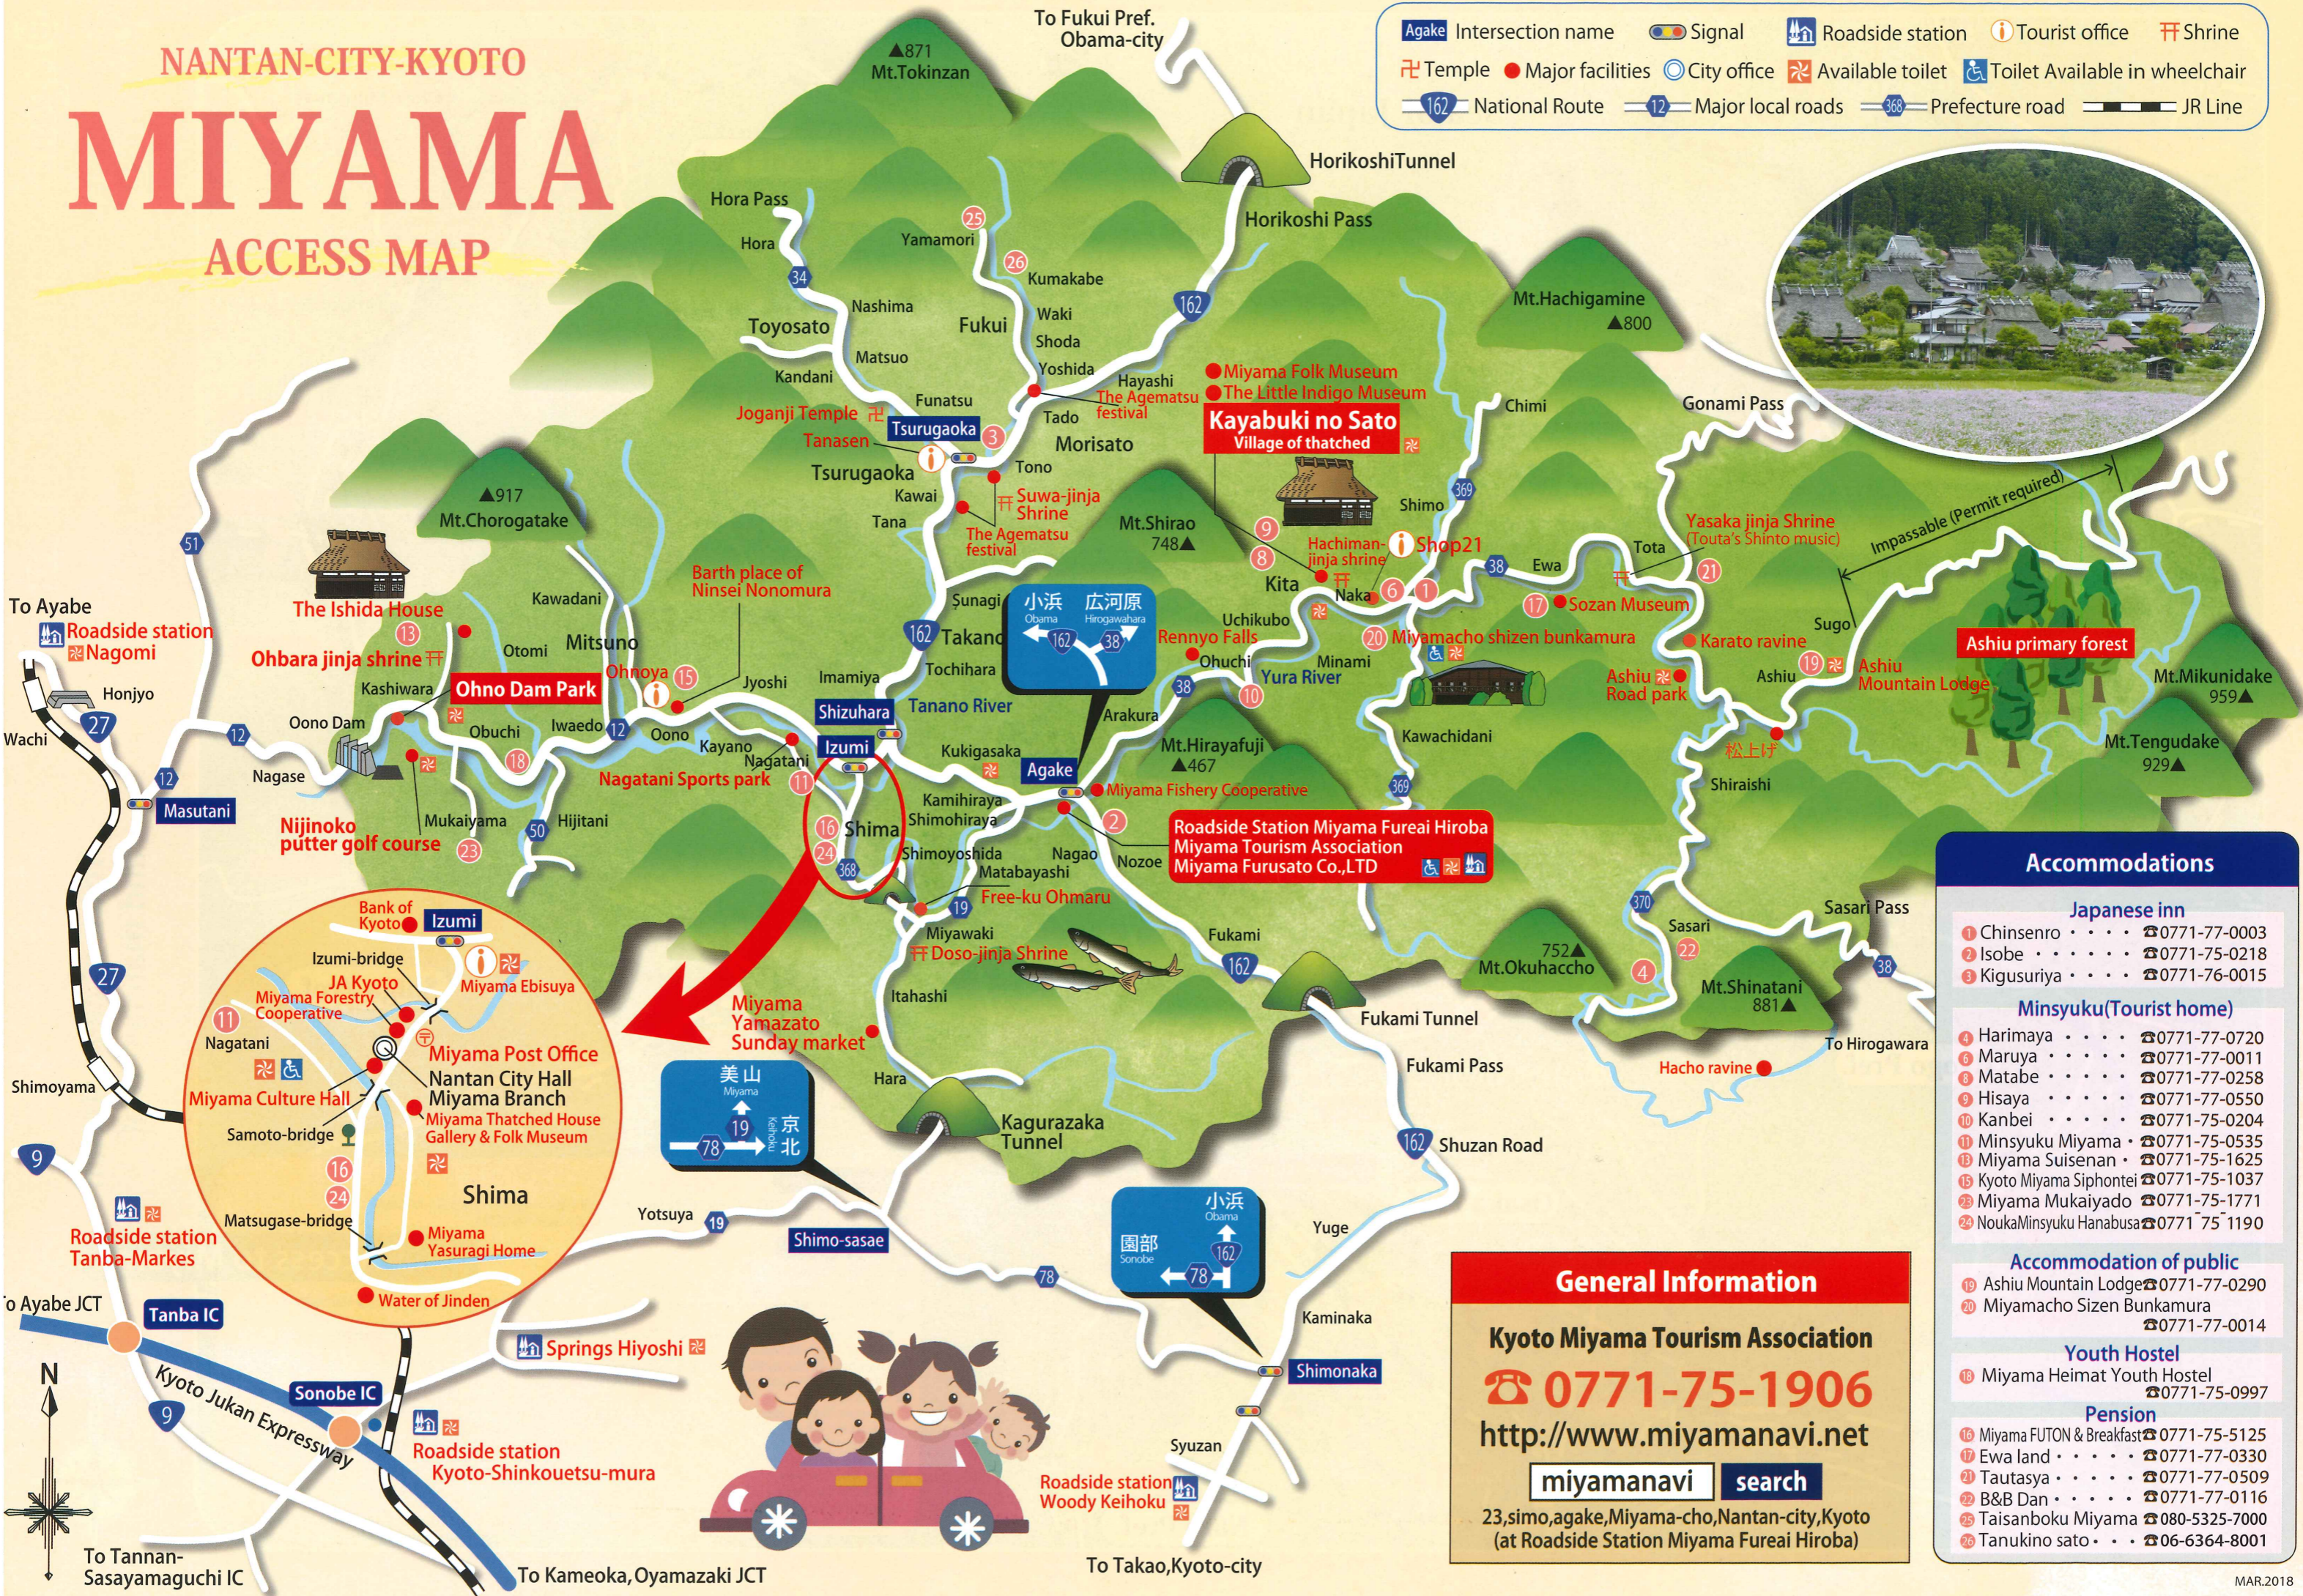

NANTAN-CITY-KYOTO MIYAMA ACCESS MAP

■ Agake Intersection name
 🚦 Signal
 🚏 Roadside station
 🏠 Tourist office
 ⛩ Shrine
⛩ Temple
 ● Major facilities
 🏢 City office
 🚻 Available toilet
 ♿ Toilet Available in wheelchair
162 National Route
12 Major local roads
368 Prefecture road
— JR Line

General Information

Kyoto Miyama Tourism Association

☎ **0771-75-1906**

<http://www.miyamanavi.net>

miyamanavi search

23,simo,agake,Miyama-cho,Nantan-city,Kyoto
(at Roadside Station Miyama Fureai Hiroba)

Access to Miyama

By Bus and Train

- JR Sagano Line KYOTO Sta.~SONOBE Sta. or HIYOSHI Sta.~Nantan city bus~MIYAMA
- JR Sagano Line KYOTO Sta.~WACHI Sta.~Nantan city bus~MIYAMA

By Car

- From KYOTO City
 - A. The north to Route 162~Takao~Syuzan~MIYAMA
 - B. Kyoto Jukan Expressway Kutsukake IC~Sonobe IC~Route 19 prefectural road~Hiyoshi-cho~MIYAMA
- From OSAKA Area
 - A. Meishin Expressway~Oyamazaki JCT~Kyoto Jukan Expressway~Sonobe IC~Route 19 prefectural road~Hiyoshi-cho~MIYAMA
 - B. Hanshin Expressway No. 11 Ikeda line~Route 423~Kyoto Jukan Expressway Kameoka IC~Sonobe IC~Route 19 prefectural road~Hiyoshi-cho~MIYAMA
- From KOBE Area
 - A. Maizuru-Wakasa Expressway~Tannan-sasayamaguchi IC~Route 372~Route 54 prefectural road~Route 19 prefectural road~Hiyoshi-cho~MIYAMA
 - B. Maizuru-Wakasa Expressway~Ayabe JCT~Kyoto Jukan Expressway~Kyotanba-Wachi IC~Route 27~Route 12 prefectural road~MIYAMA
- From NAGOYA Area
 - A. Meishin Expressway~Oyamazaki JCT~Kyoto Jukan Expressway~Sonobe IC~Route 19 prefectural road~Hiyoshi-cho~MIYAMA
 - B. Meishin Expressway~Maibara JCT~Hokuriku Expressway~Kinomoto IC~Obama-city~Route 162~MIYAMA